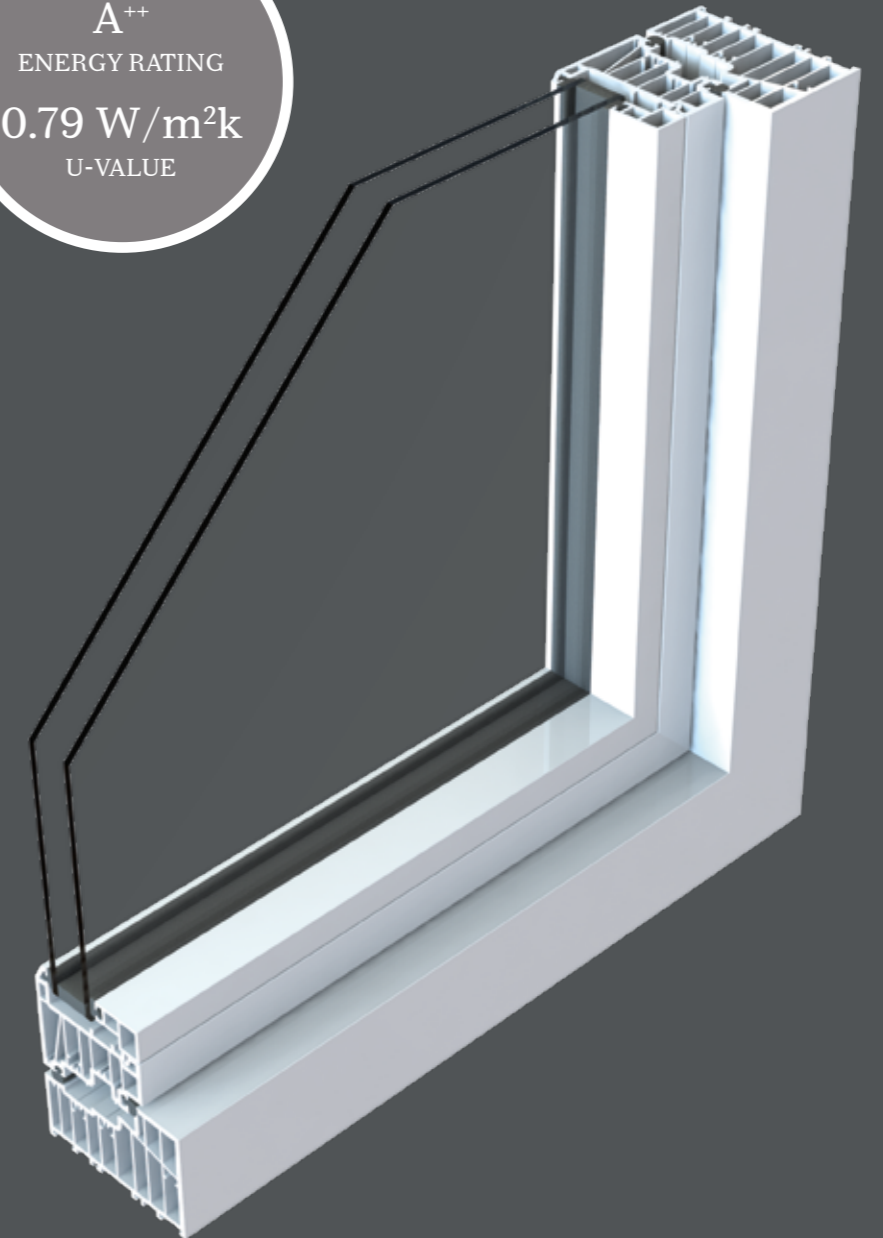

TESTING & SECURITY

R² ACHIEVES ONE OF THE HIGHEST CLASSIFICATIONS ON THE BRITISH STANDARD WEATHER TEST. IT HAS ALSO PASSED ALL SECURITY TESTS, THE GLAZING BEAD IS ALWAYS ON THE INSIDE WHICH CONTRIBUTES TO A HIGHER SECURITY PERFORMANCE.

28MM
DOUBLE GLAZING

44MM
TRIPLE GLAZING

'EASY CLEAN' REBATE AND NIGHT VENT AVAILABLE

INNOVATIVE DESIGN.

EQUAL SIGHT-LINES

R² IS BUILT TO UNQUESTIONABLE MARKET LEADING DESIGN STANDARDS, THIS EFFECTIVE AND HIGH PERFORMANCE SOLUTION OFFERS CLEAN LINES AND ADVANCED FUNCTIONALITY. AN ELEGANTLY FLUSH SASH EXTERIOR AND A UNIQUE SQUARE INTERIOR GIVES RESIDENCE² ITS BOLD AND MODERN APPEARANCE. ALL GLASS SIGHT-LINES ARE PERFECTLY EQUAL PROVIDING SYMMETRY, COMPLEMENTING THE INTERNAL STYLISH SQUARE DETAIL.