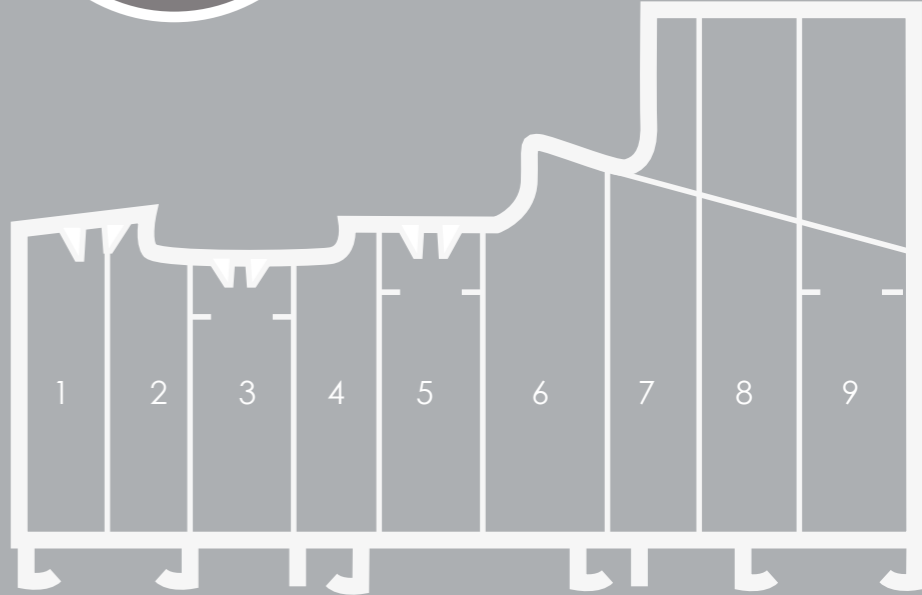

9 CHAMBER DESIGN

R² HAS BEEN ENGINEERED TO MEET CURRENT AND ANTICIPATED FUTURE STANDARDS, MADE TO CEN A WALL THICKNESS WHICH IS THE HIGHEST CLASSIFICATION IN EUROPE. OTHER WINDOW FRAMES TYPICALLY OFFER 3 OR 5 CHAMBERS AND ARE USUALLY 70MM WIDE, R² HAS 9 CHAMBERS AND IS 100MM WIDE, RESULTING IN SUPERIOR THERMAL, ACOUSTIC, STRENGTH AND SECURITY PERFORMANCES.