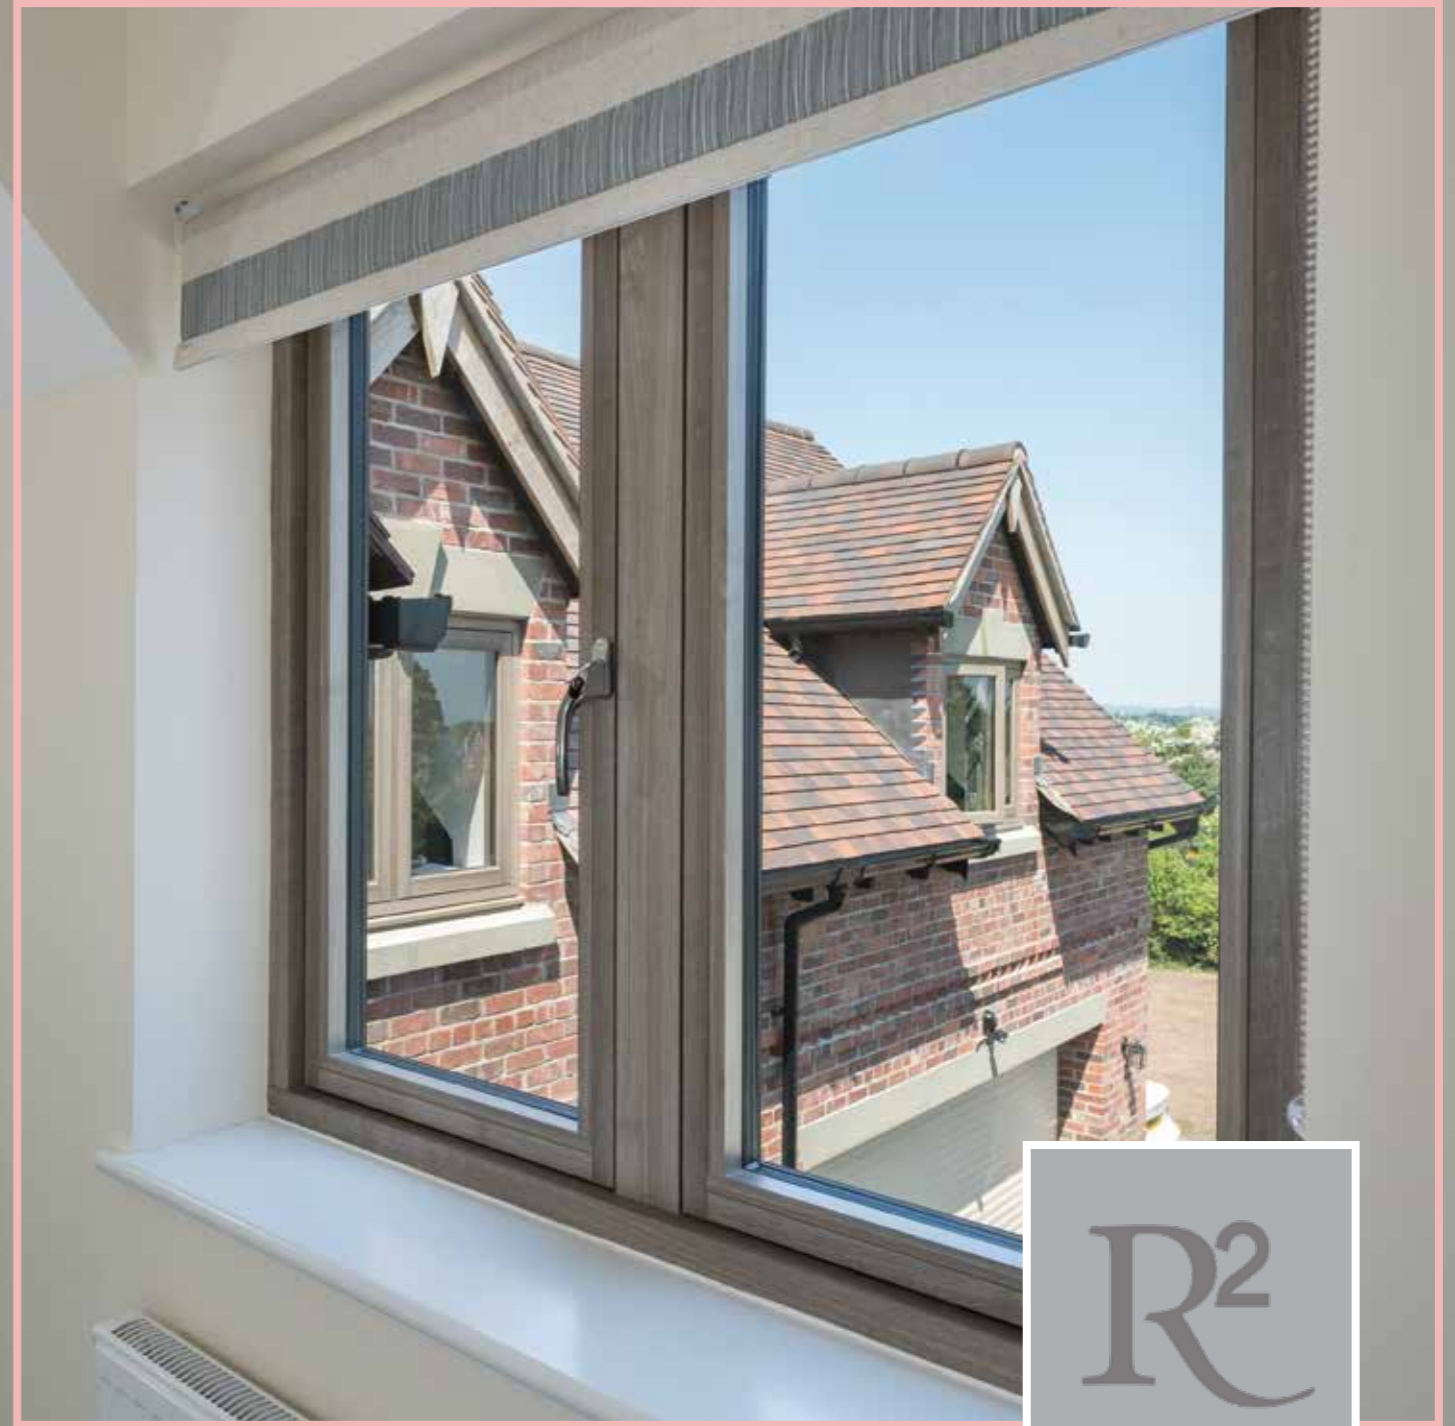

RESIDENCE²

SQUARED | BOLD | MODERN

THE RESIDENCE COLLECTION ARE PIONEERS IN THEIR FIELD, DEVELOPING WINDOW AND DOOR SYSTEMS WITH TECHNOLOGY AND INNOVATION AT THE FOREFRONT.

STUDIO²

THE CLEAR CHOICE.

VERY CLEAR IN ITS' DESIGN. WITH A CUTTING EDGE INTERNAL SHAPE IT IS UNCONVENTIONAL AND UNIQUE.

DESIGNER²

THE BOLD CHOICE.

STRAIGHT LINED INNOVATION. BOLD LOOKS CREATE A BRIGHT LIVING ENVIRONMENT.

CONVERT²

THE ELEGANT CHOICE.

FEELS ELEGANT AND TIMELESS. FOR THOSE WANTING A CONTEMPORARY LOOK IN A TRADITIONAL BUILDING.

BUILD²

THE DREAM CHOICE.

COMPLETE YOUR DREAM PROJECT. SIMPLICITY STANDS OUT; SQUARE DETAIL.

RESIDENCE 2

THE ARCHITECTURAL HIGHLIGHT
OF THE COLLECTION, WITH CLEAN
LINES AND SUPERB PERFORMANCE ■

COLOUR CHOICE